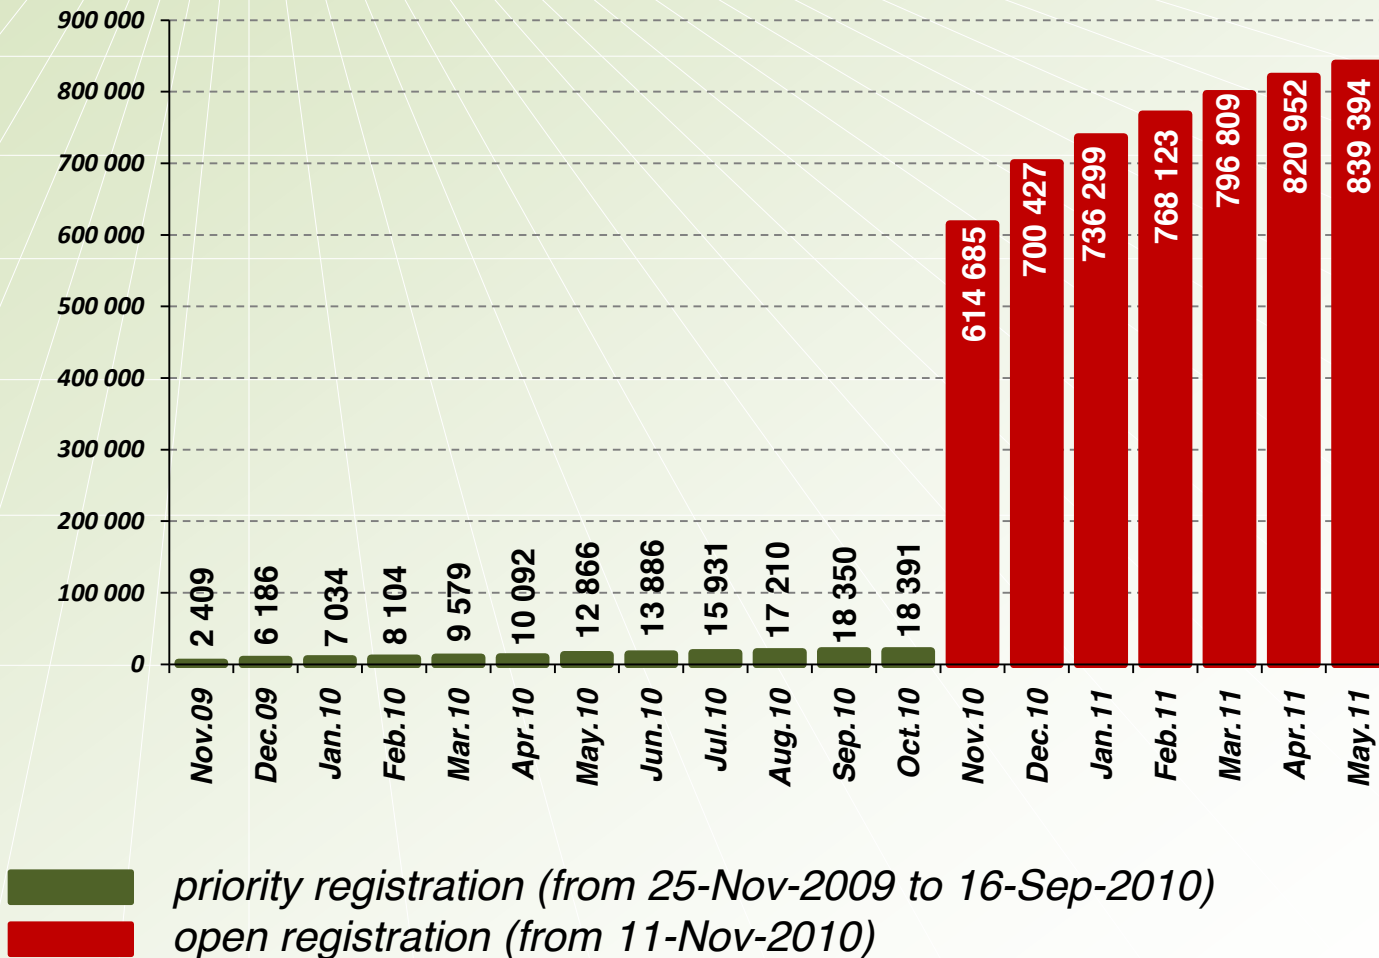

Current Statistics

On 20th of June 2011 the number of domains in .PΦ hit **849,688**

Total number of domain names in .PΦ (Nov 2009 - May 2011)