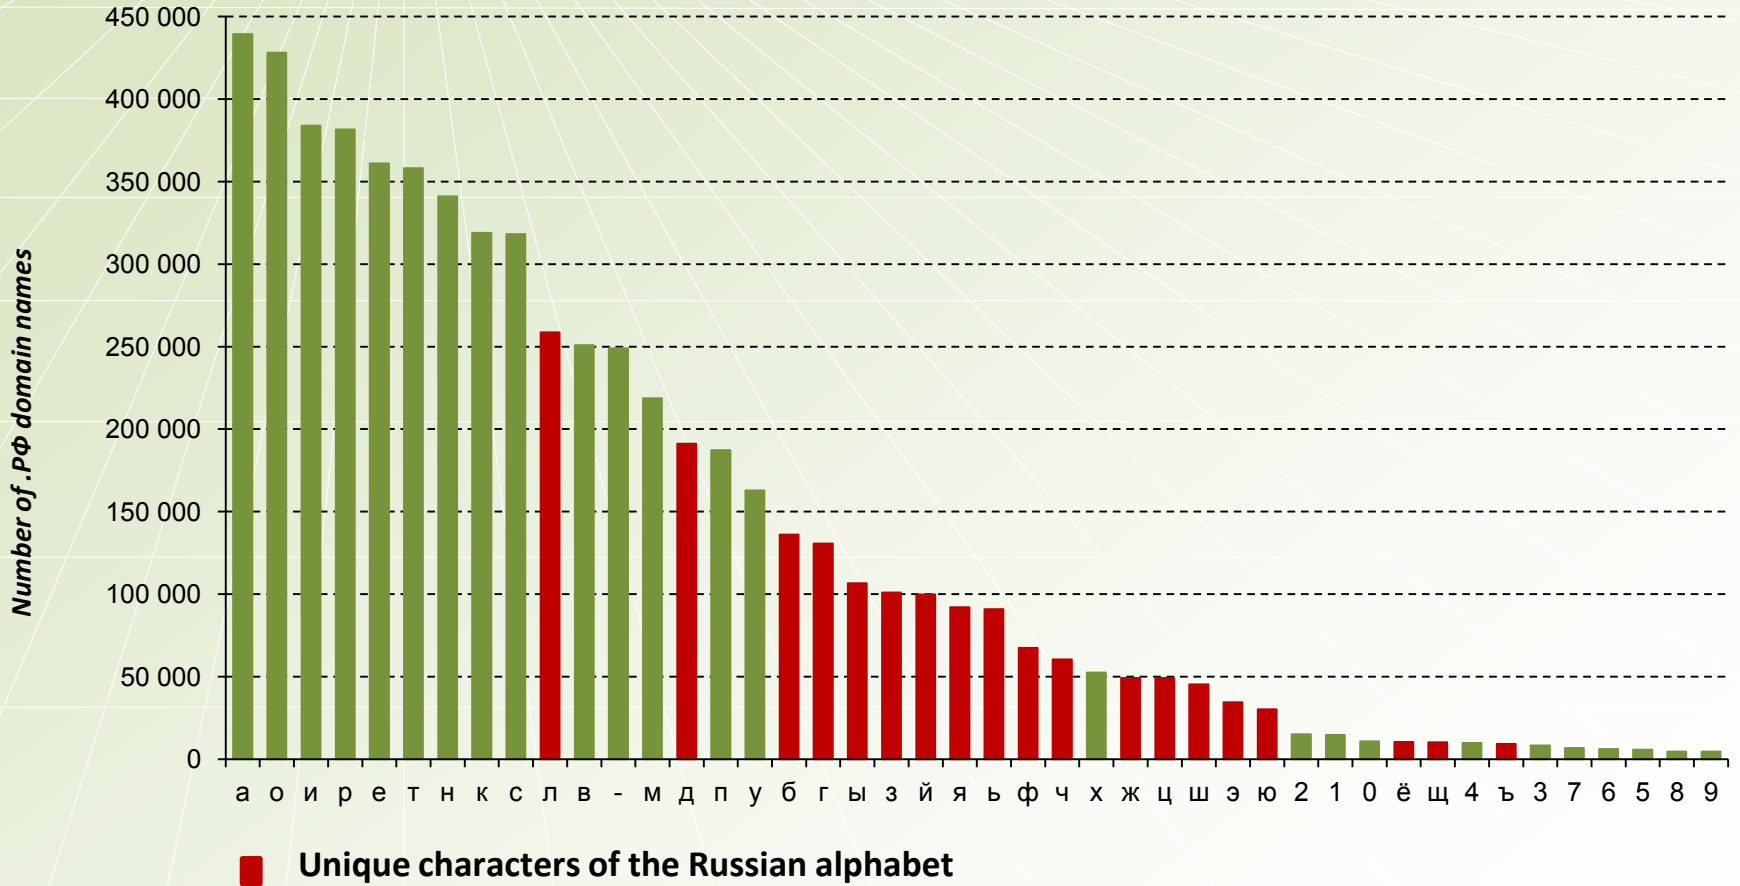

Already in Internet:

.PΦ domain names

How .PΦ domains are used?

Linguistic analysis

Symbols rating on the frequency of use in .PФ domain names

Sources: Coordination Center for TLD RU/PФ, Nigma RF Search Engine