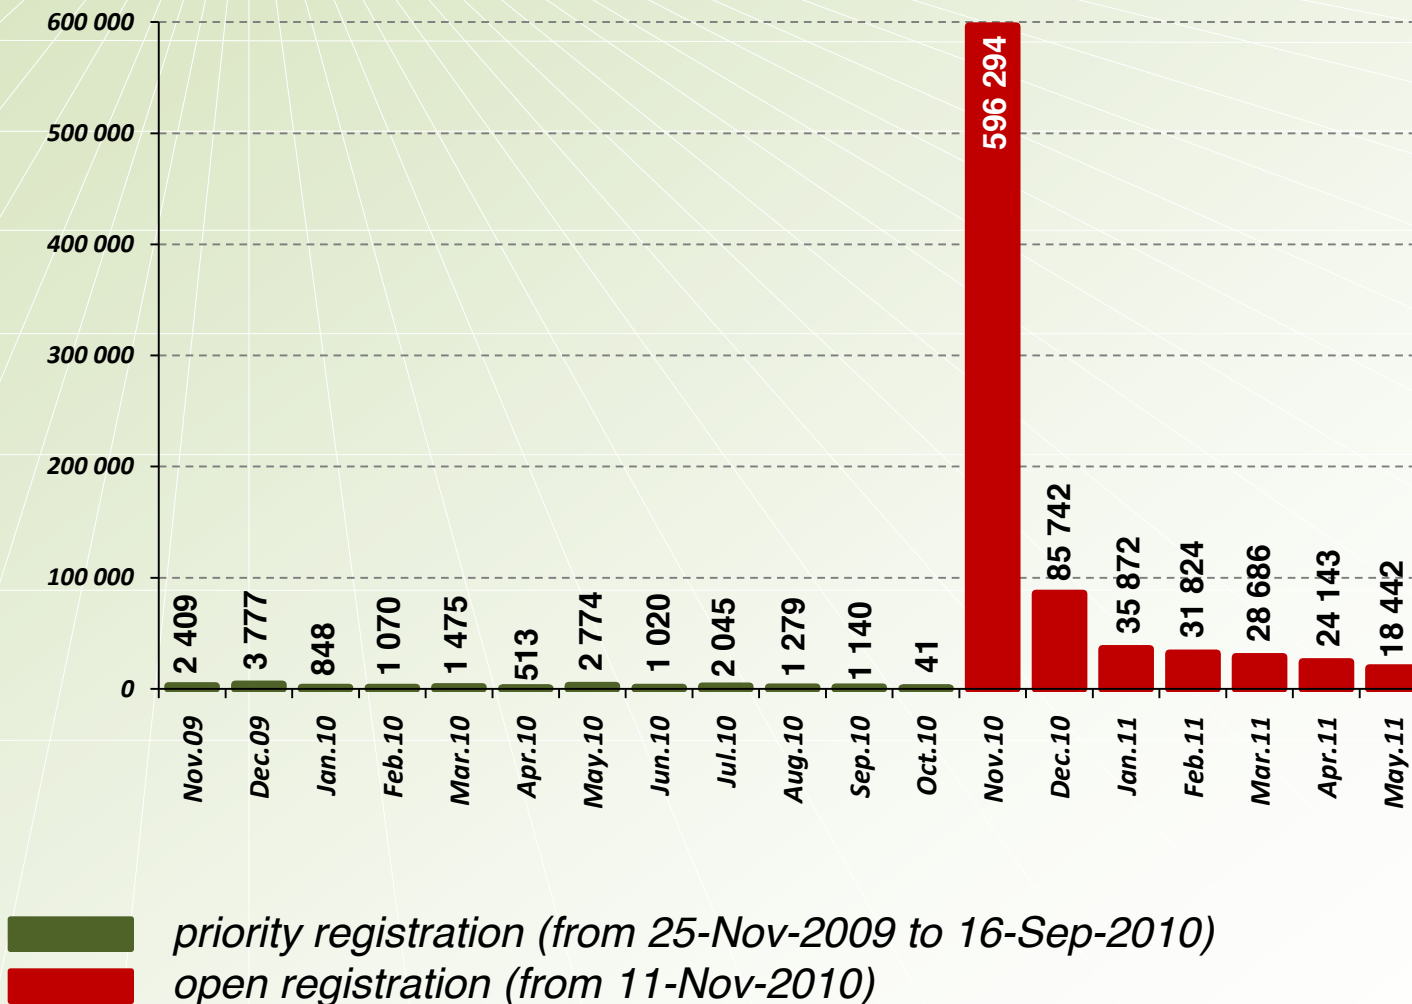

Net growth of .PΦ per month (Nov 2009 - May 2011)