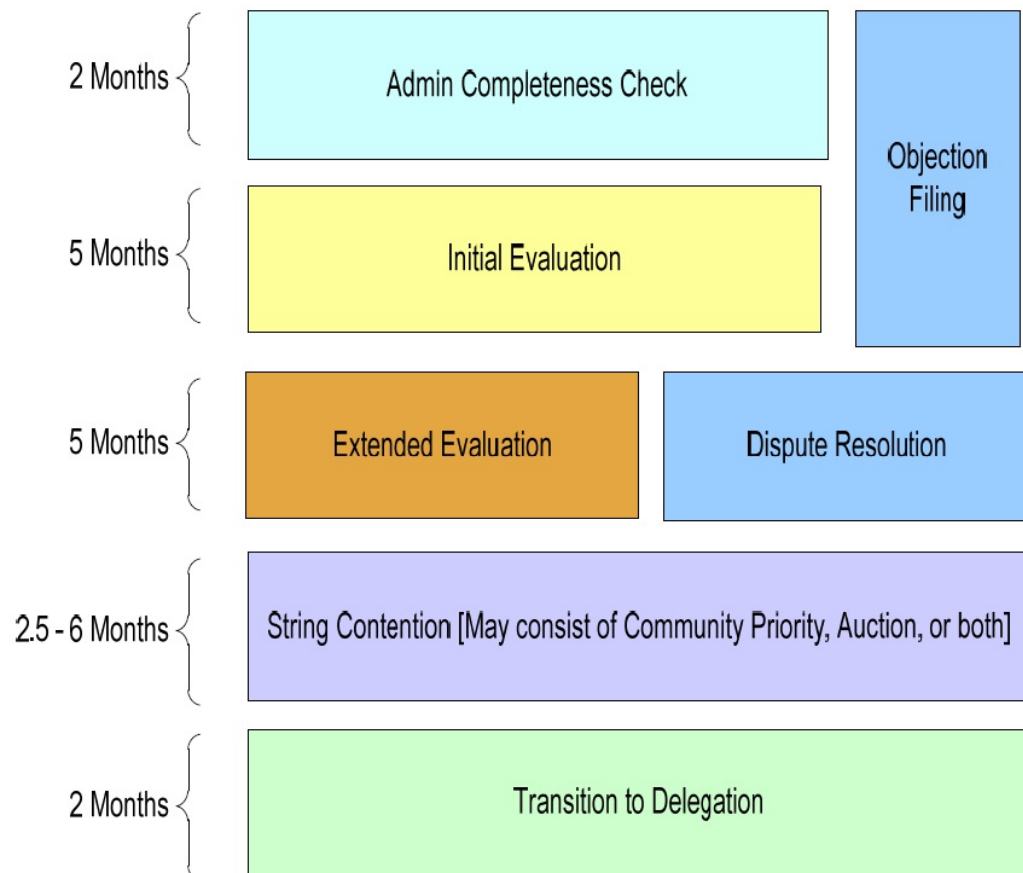

LIFECYCLE TIMELINES

Section 1.1.3 of the Application Guidebook

Figure 1-3 -- A straightforward application could have an approximate 9-month lifecycle.

Figure 1-4 -- A complex application could have an approximate 20-month lifecycle.