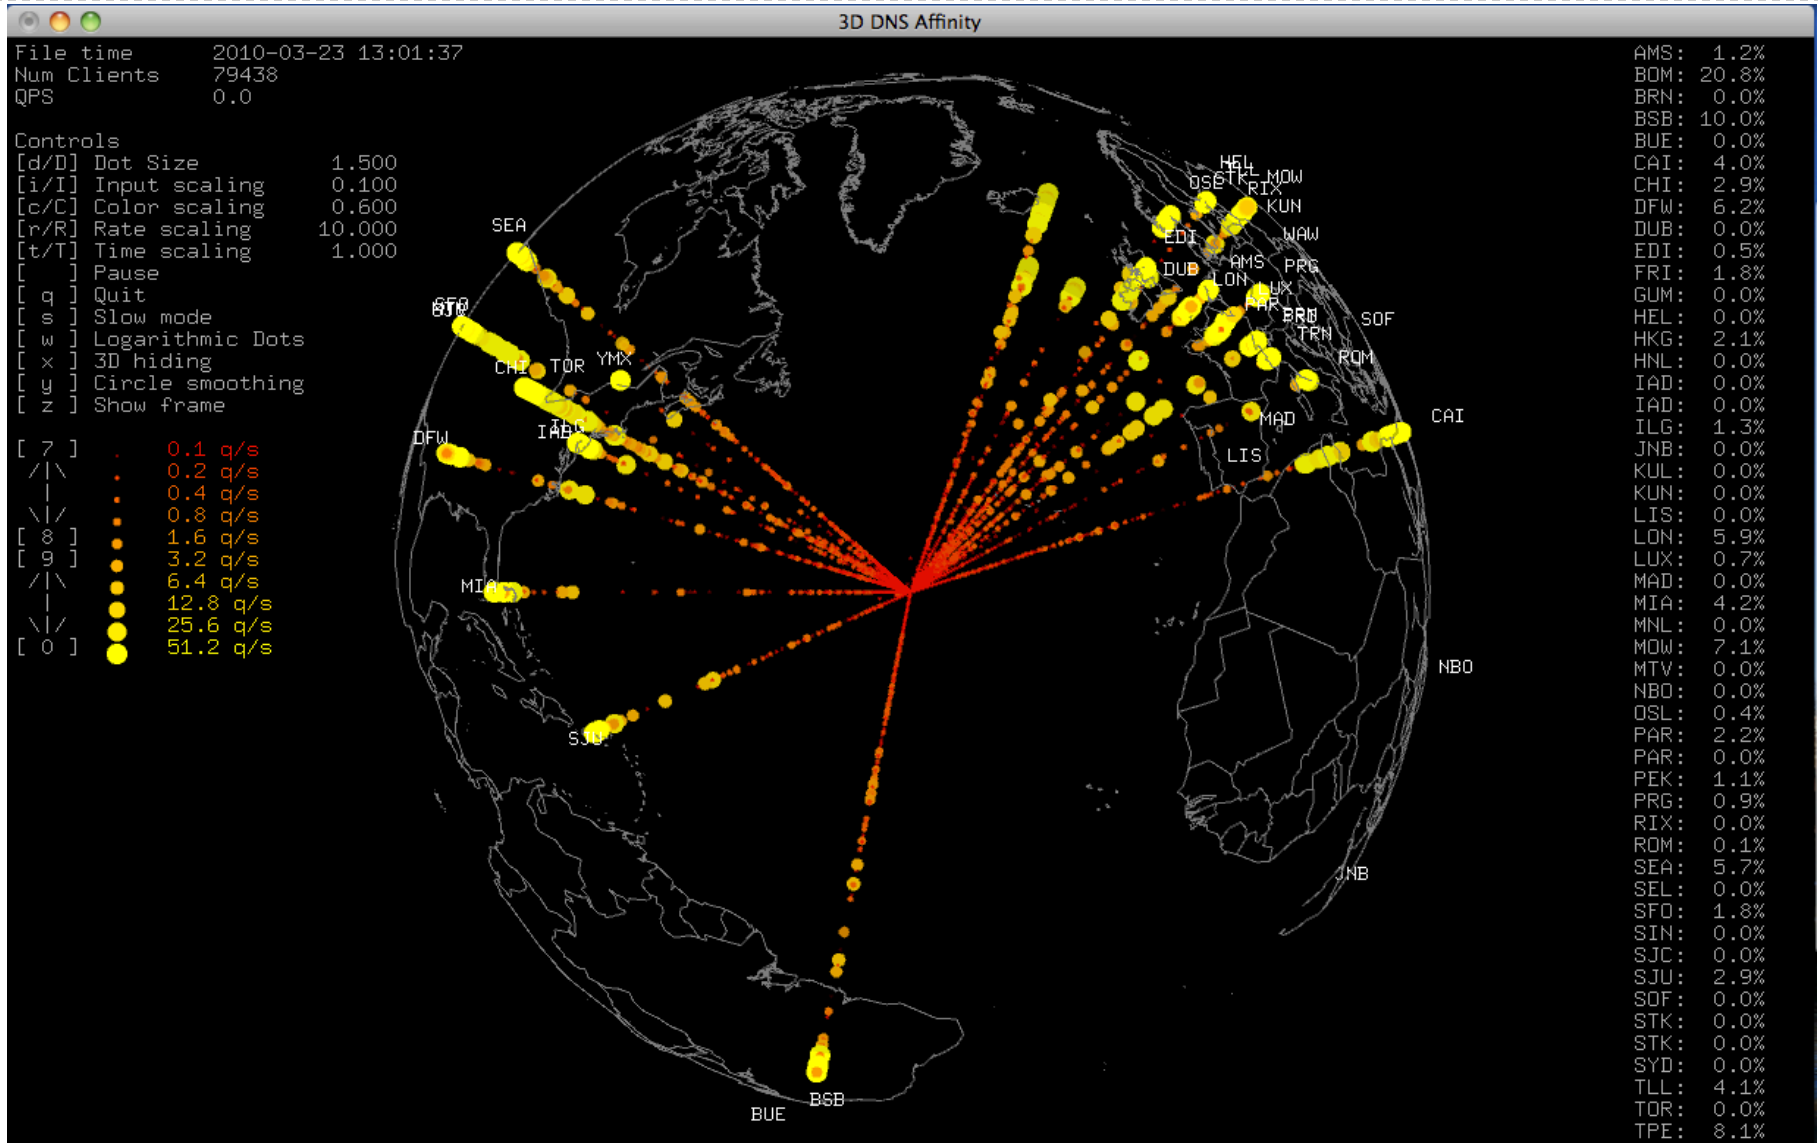

---

A decorative graphic consisting of several overlapping squares in shades of red and grey, with a large red circle containing a black checkmark icon positioned to the right of the squares.

## Demo Time

---

Insert cool demo here  
of DNS visualization software  
written by Duane Wessels of  
VeriSign Labs

You had to be there to see it

# But since you weren't, here's a still image