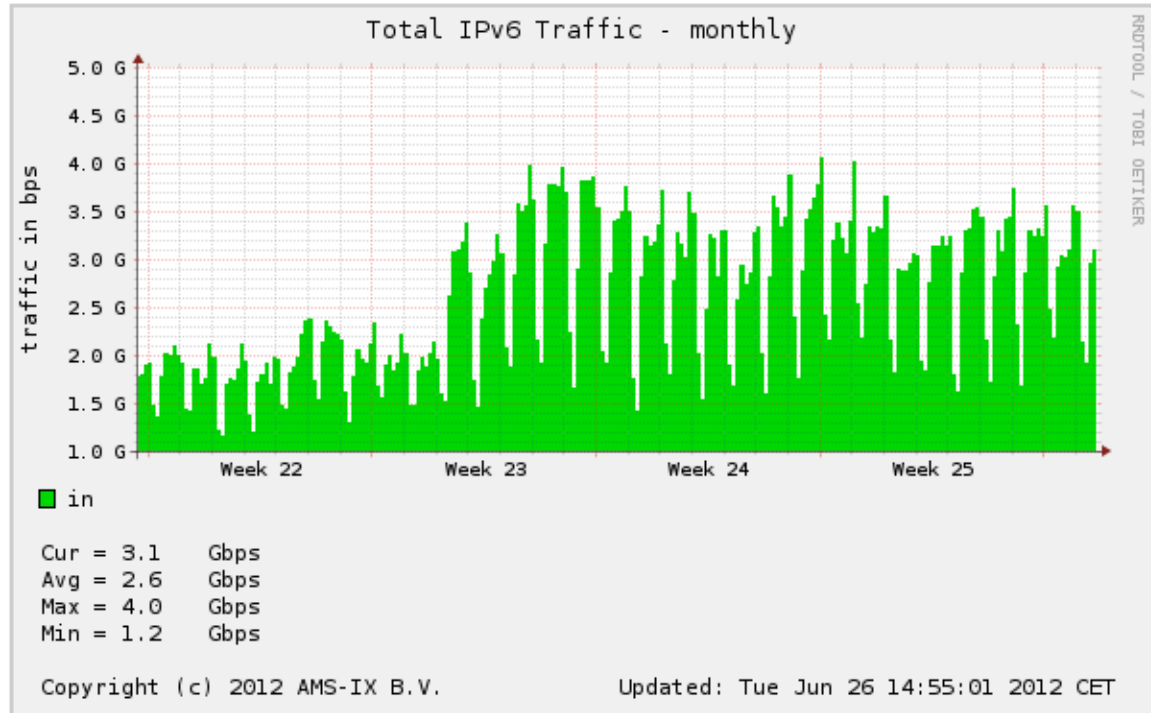

World IPv6 Launch: Websites

Who?

- Facebook, Google, Microsoft Bing, and Yahoo! initially
- 2300 websites turned up IPv6

IPv6 becomes part of Regular Business now

- IPv6 is enabled on the main website
- No IPv6 specific URLs (www.ipv6.example.com) or mirror sites
- IPv6 enabled users use IPv6 without doing anything
- Big content available over IPv6 now: Google, Facebook, YouTube, Yahoo!, Wikipedia, Netflix, etc.
- Over 10% of Alexa top 1,000 sites serve IPv6 now

Websites – breadth and impact

Source: Lars Eggert, <http://eggert.org/meter/ipv6>

Traffic

Sources: AMS-IX, DE-CIX

IPv6

Implement the next generation of the Internet Protocol...

[Read More](#)

[Network Operators](#)