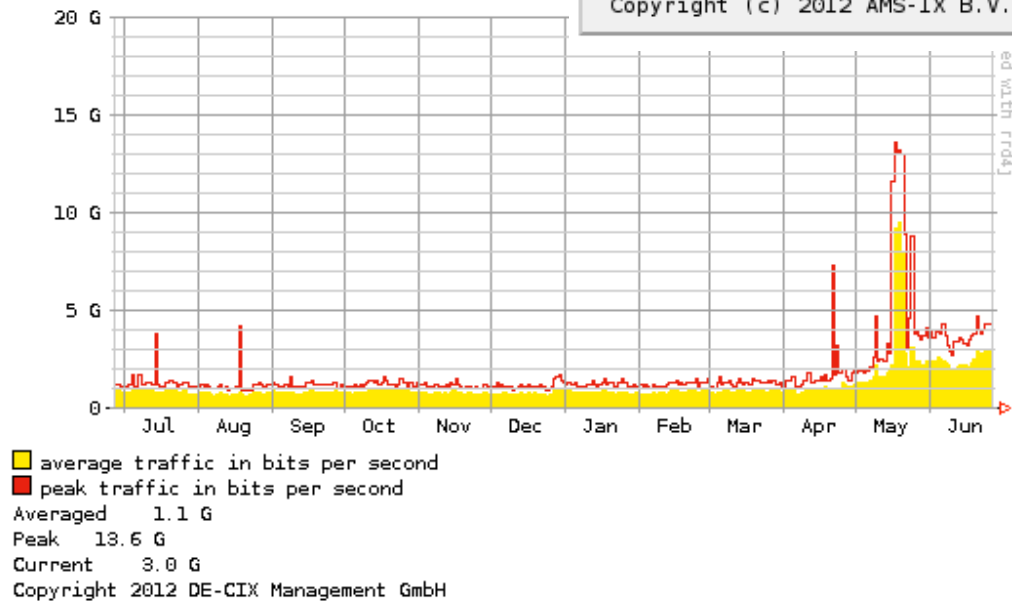

World IPv6 Launch: Websites

Who?

- Facebook, Google, Microsoft Bing, and Yahoo! initially
- 2300 websites turned up IPv6

IPv6 becomes part of Regular Business now

- IPv6 is enabled on the main website
- No IPv6 specific URLs (www.ipv6.example.com) or mirror sites
- IPv6 enabled users use IPv6 without doing anything
- Big content available over IPv6 now: Google, Facebook, YouTube, Yahoo!, Wikipedia, Netflix, etc.
- Over 10% of Alexa top 1,000 sites serve IPv6 now

Websites – breadth and impact

Source: Lars Eggert, <http://eggert.org/meter/ipv6>

Traffic

Sources: AMS-IX, DE-CIX

IPv6

Implement the next generation of the Internet Protocol...

[Read More](#)

[Network Operators](#)