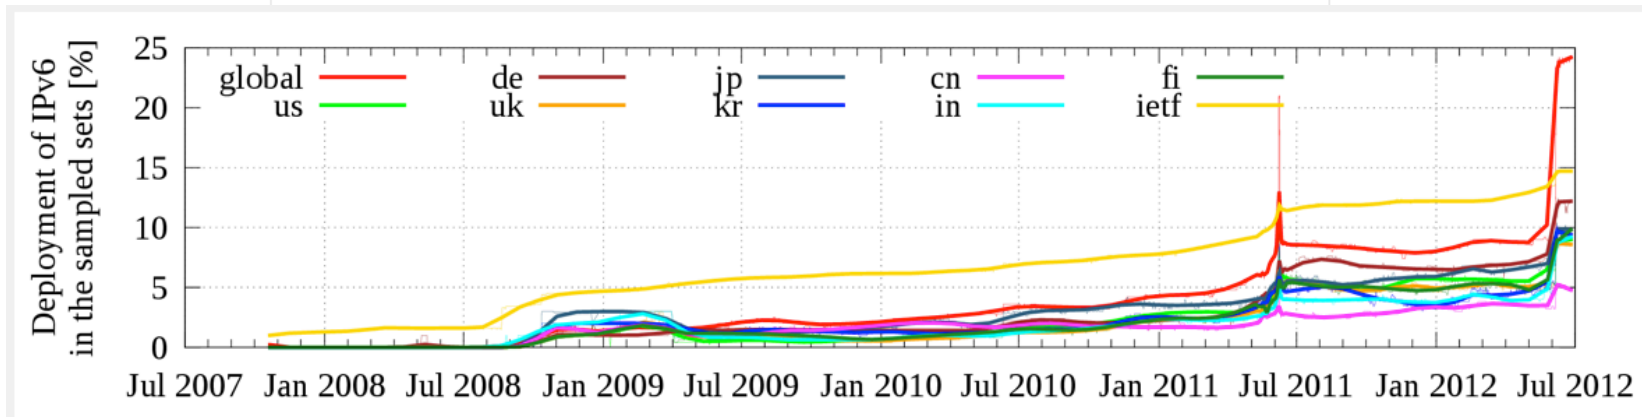

World IPv6 Launch: Websites

Who?

- Facebook, Google, Microsoft Bing, and Yahoo! initially
- 2300 websites turned up IPv6

IPv6 becomes part of Regular Business now

- IPv6 is enabled on the main website
- No IPv6 specific URLs (www.ipv6.example.com) or mirror sites
- IPv6 enabled users use IPv6 without doing anything
- Big content available over IPv6 now: Google, Facebook, YouTube, Yahoo!, Wikipedia, Netflix, etc.
- Over 10% of Alexa top 1,000 sites serve IPv6 now

Websites – breadth and impact

Source: Lars Eggert, <http://eggert.org/meter/ipv6>

Traffic

Sources: AMS-IX, DE-CIX

IPv6

Implement the next generation of the Internet Protocol...

[Read More](#)

[Network Operators](#)