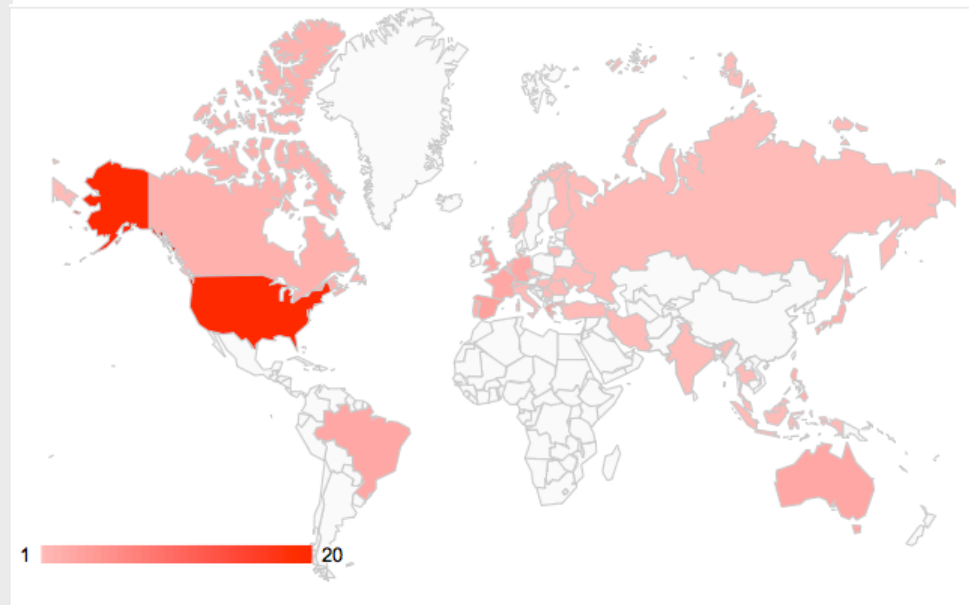

Network operator measurements, 11th June 2012 [(notes)](#)

Search: ____		
Participating Network	ASN(s)	IPv6 traffic
Free	12322	17.35%
ATT	6389, 7018, 7132	4.06%
KDDI	2516	10.93%
RCS & RDS	8708	16.65%
Comcast	7922, 33287, 33491, 33650, 33651, 33652, 33657, 33668	1.47%
Verizon Wireless	6167, 22394	7.36%
UniNet	4621	13.78%
CESNET	2852	14.71%
Janet	786	2.73%
Time Warner Cable	7843, 10796, 11351, 11426, 11427, 12271, 20001	0.20%
Swisscom	3303	0.99%
FCCN	1930	18.30%
XS4ALL	3265	4.55%
ARNES	2107	15.92%
UNINETT	224	13.96%
Indiana University	87	49.00%
LITNET	2847	7.06%
Leibniz Supercomputing Centre	12816	18.81%
Internode	4739	1.67%
NIIF/Hungarnet	1955	7.28%
EPT Luxembourg	6661	3.32%
University of Pennsylvania	55	31.78%
RENATER	2200	1.93%
Virginia Tech	1312	59.10%
RedIRIS	766	2.35%
TUBITAK ULAKBIM / ULAKNET	8517	2.27%
Louisiana State University	2055	58.42%
University of Iowa	3676	31.34%
Starlink	34602	10.14%
Belnet	2611	2.98%
OVH	16276	0.85%
SuperCSI	2506	4.08%
PT.MEDIA SARANA DATA(GMEDIA)	55666	4.99%
Funet	1741	4.38%
Greek Research & Technology Network	5408	3.96%
SURFnet	1103	1.22%
Defense Research and Engineering Network	668	9.13%
University of Wisconsin - Madison	59	5.32%
GARR	137	0.51%
Karlsruhe Institute of Technology (KIT)	34878	19.91%