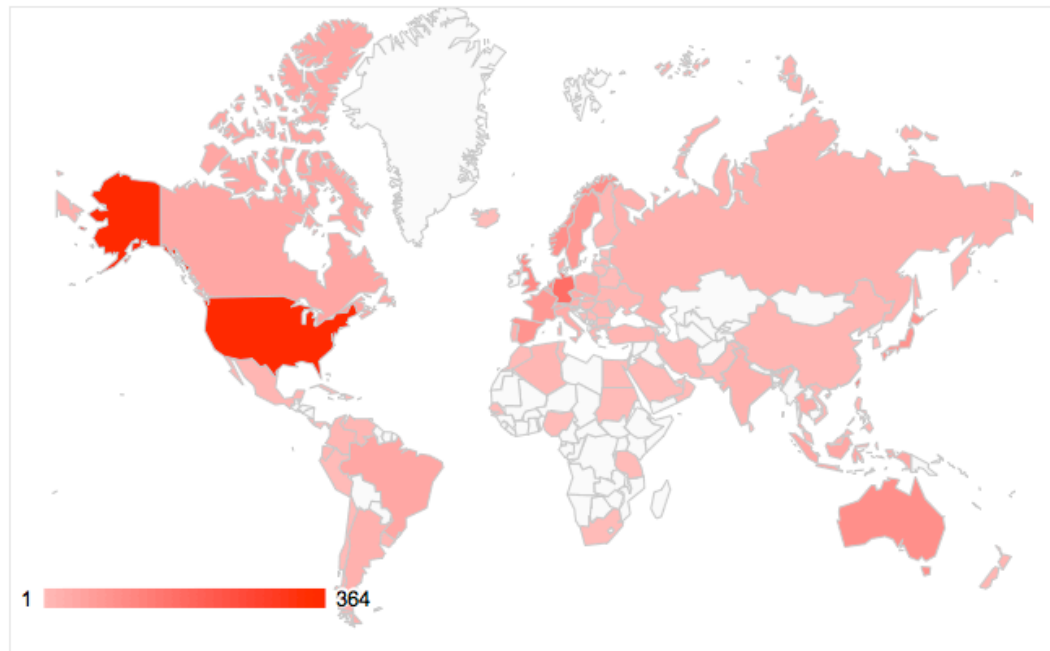

World IPv6 Launch: Access Networks

Who?

- ATT, Comcast, Free, Internode, KDDI, Time Warner Cable, and XS4ALL initially
- 69 networks achieved a measurable deployment with an average of at least 0.1%

IPv6 is part of Regular Business now

Data sources: Google, Facebook, Yahoo! – for details, see <http://www.worldipv6launch.org/apps/ipv6week/measurement/timeline-nets.html#notes>

World IPv6 Launch: Home Router Vendors

Who?

- Cisco and D-Link initially
- 3 other home router vendors joined

World IPv6 Launch: Websites

Who?

- Facebook, Google, Microsoft Bing, and Yahoo! initially
- 2300 websites turned up IPv6

IPv6 becomes part of Regular Business now

- IPv6 is enabled on the main website
- No IPv6 specific URLs (www.ipv6.example.com) or mirror sites
- IPv6 enabled users use IPv6 without doing anything
- Big content available over IPv6 now: Google, Facebook, YouTube, Yahoo!, Wikipedia, Netflix, etc.
- Over 10% of Alexa top 1,000 sites serve IPv6 now

Websites – breadth and impact

Source: Lars Eggert, <http://eggert.org/meter/ipv6>

Traffic

Sources: AMS-IX, DE-CIX

IPv6

Implement the next generation of the Internet Protocol...

[Read More](#)

[Network Operators](#)