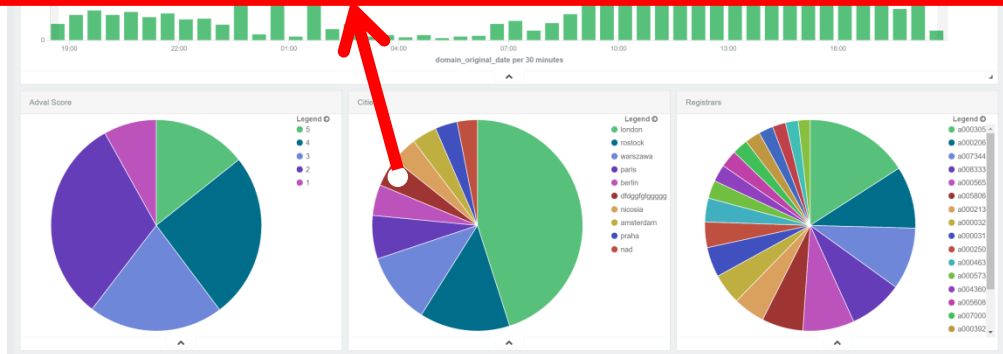

Next steps : manual → intelligent algorithms