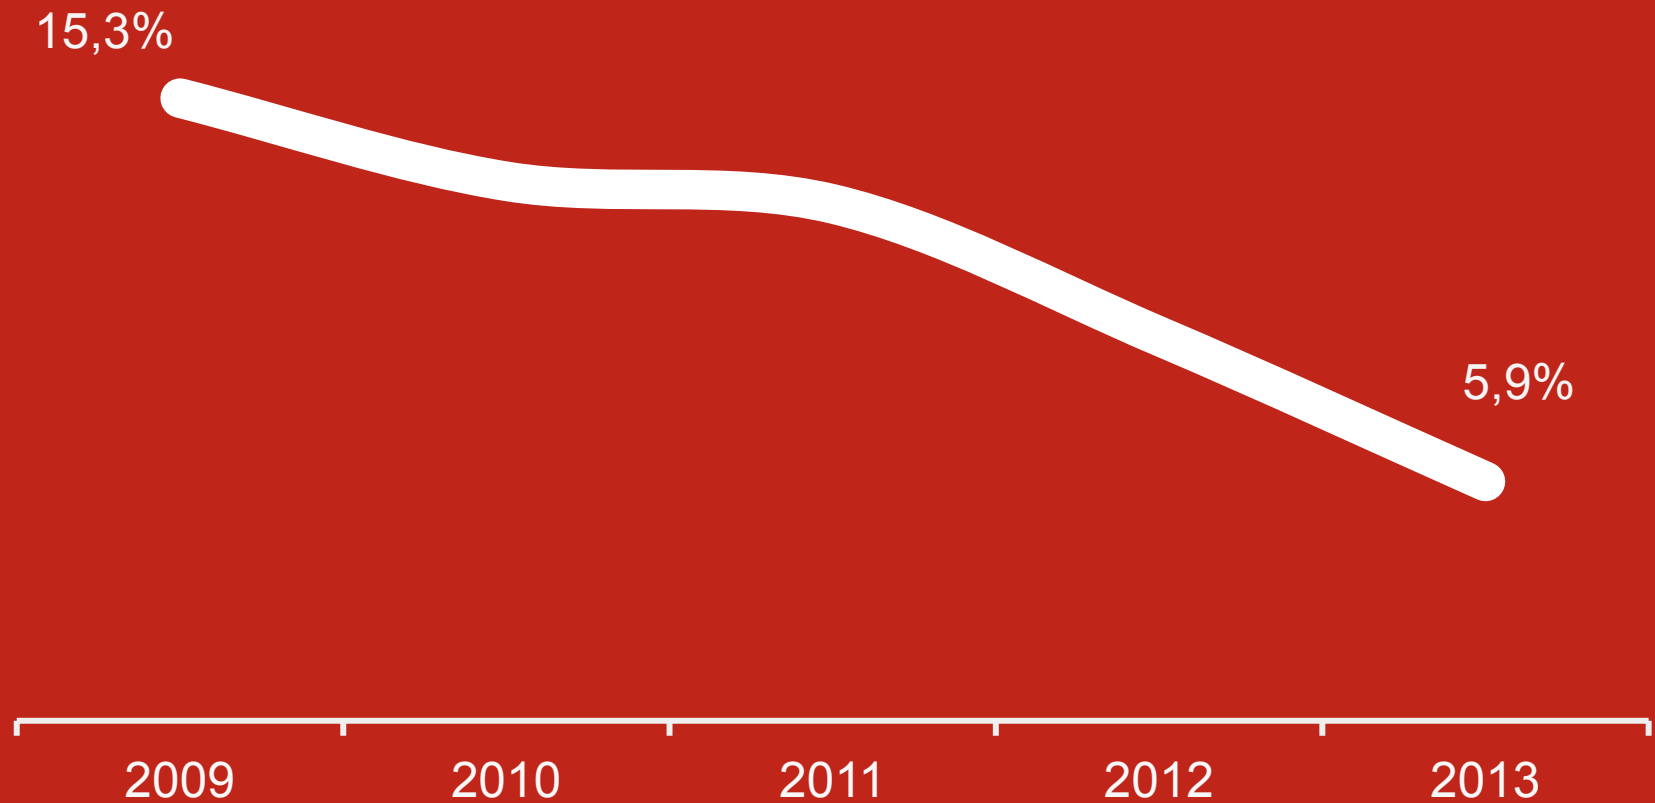

CENTR Stat Survey

ccTLD Growth (Median)