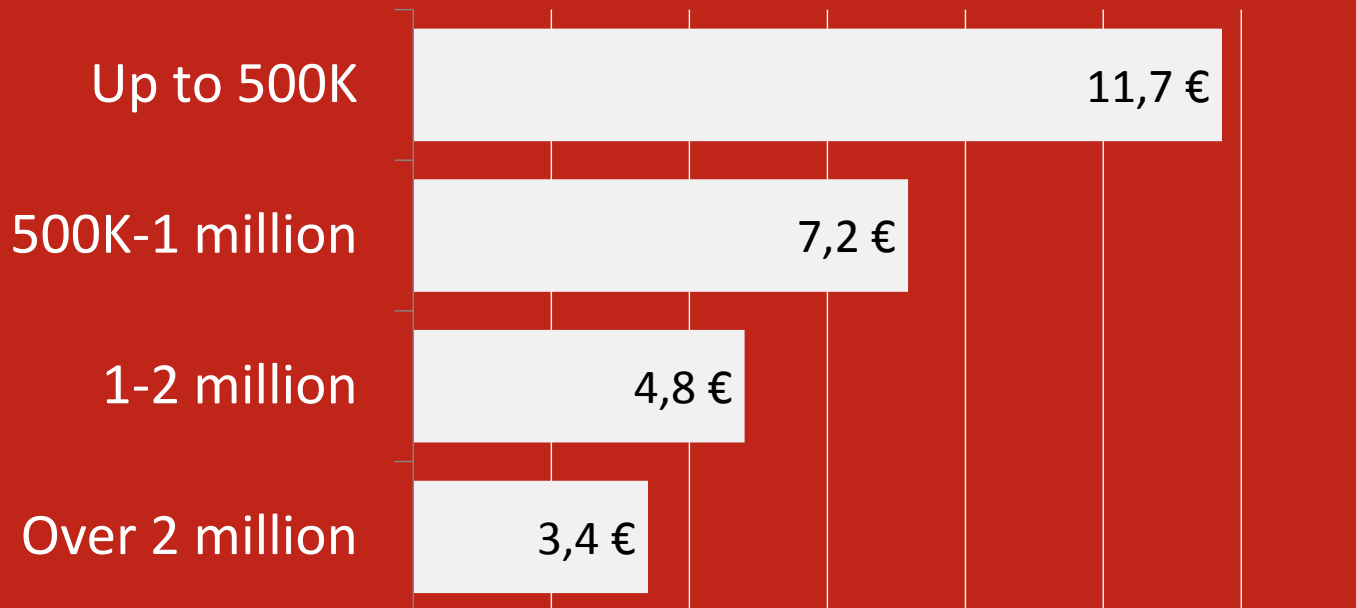

Median 1 year Domain Prices